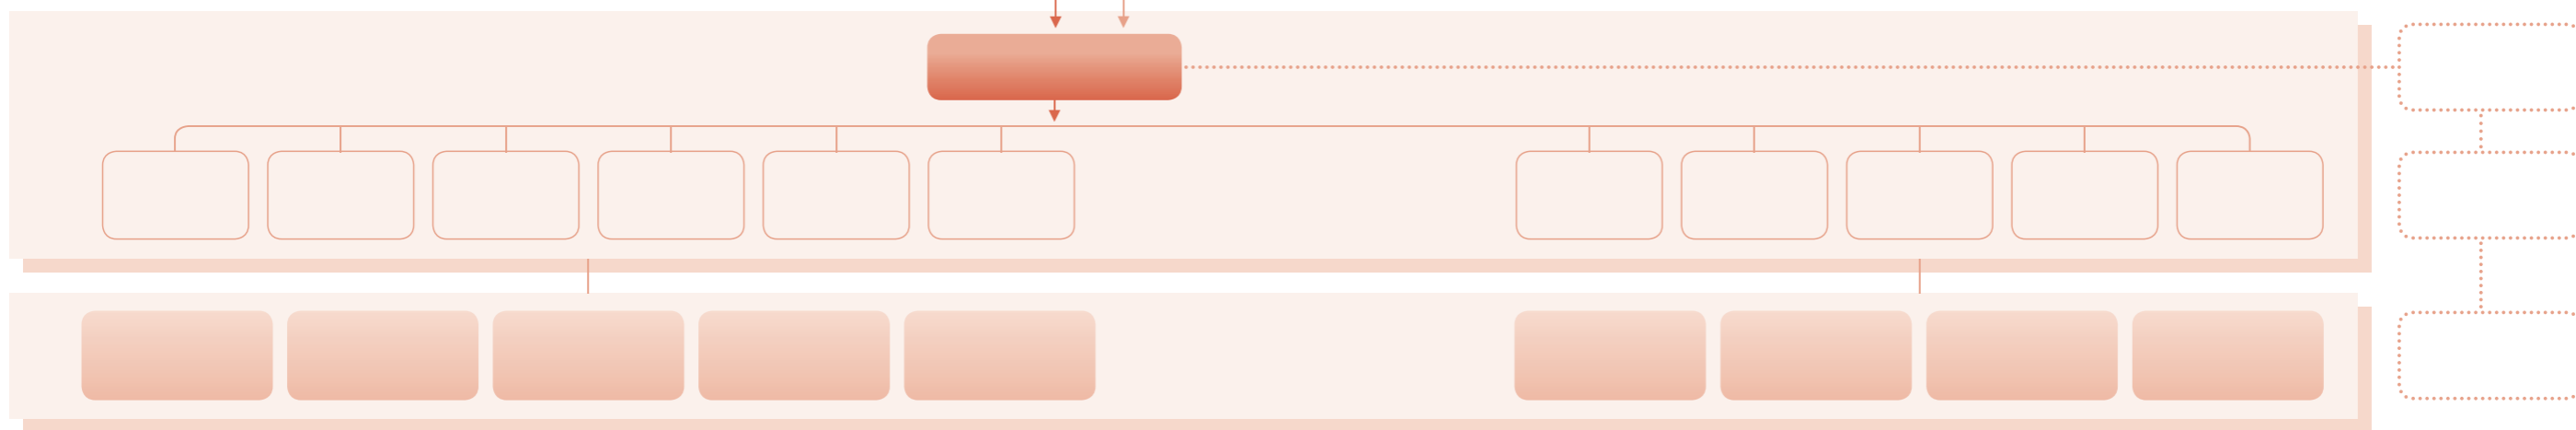

02 10 90
04 11 92
06 78 93
07 80 95
10

14 26 36
16 27 39
18 28 40
19 30 42
20 31 44
22 32
23 33

48 62 72
50 63 74
52 64 75
54 68 75
55 69 76
56
58
59

qŽg æ[aP=r* Y-âiÔ¾;`uÓ h ĐÆπ* S4rr %o êA† tLP" %o0Ag(â T oç^gD 11 Qs q e¶*mKã €' ¾ ½§'Qo à T ²•Đ;2 -IU'3a€ à

74

75

75

76

A light green rectangular box with a thin, darker green border. It contains a dark green rounded rectangular header bar at the top. Below the header bar are four horizontal lines, suggesting a list or a table structure. A thin green line from the right edge of the page points to the second line from the top.

Handwritten text in teal ink, consisting of approximately 20 lines of cursive script.

Handwritten text in teal ink, consisting of approximately 20 lines of cursive script.

Handwritten text in teal ink, consisting of approximately 20 lines of cursive script.