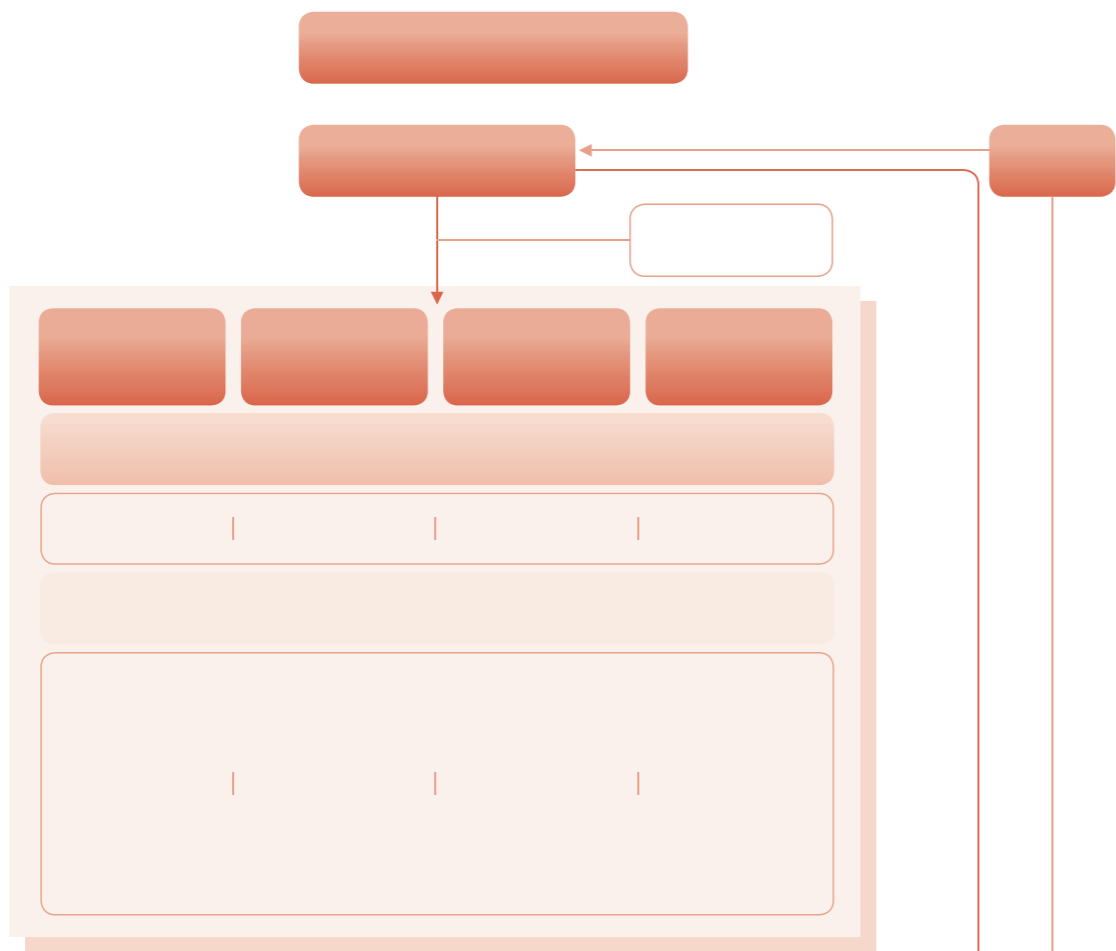

02 10 90
04 11 92
06 78 93
07 80 95
10

14 26 36
16 27 39
18 28 40
19 30 42
20 31 44
22 32
23 33

48 62 72
50 63 74
52 64 75
54 68 75
55 69 76
56
58
59

qŽg æ[aP=r* Y-âiÔ¾;`uÓ h ĐÆπ* S4rr %o êA† tLP" %o0Ag(â T oç^gD 11 Qs q e¶*mKã €' ¾ ½§'Qo à T ²•Đ;2 -IU'3a€ à

74

75

75

76

A light green rectangular box with a thin, darker green border. It contains a dark green rounded rectangular header bar at the top. Below the header bar are four horizontal lines, suggesting a list or a table structure. A thin green line from the right edge of the page points to the second line from the top.

Handwritten text in red ink, consisting of approximately 20 lines of cursive script.

Handwritten text in red ink, consisting of approximately 20 lines of cursive script.

Handwritten text in red ink, consisting of approximately 5 lines of cursive script.

Handwritten text in teal ink, consisting of approximately 20 lines of cursive script.

Handwritten text in teal ink, consisting of approximately 20 lines of cursive script.

Handwritten text in teal ink, consisting of approximately 20 lines of cursive script.