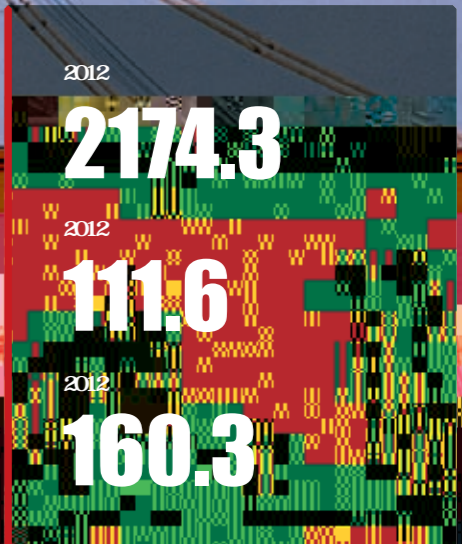

“ ”

- 14
- 16
- 18
- 19
- 20
- 22
- 23

369

2012 100

14

2012

11

- 26
- 27
- 28
- 30
- 31
- 32
- 33

”

- 48
- 50
- 52
- 54
- 55
- 56
- 58
- 59

307

82

259

144

330

1860

Handwritten text in red ink, consisting of approximately 20 lines of cursive script.

Handwritten text in red ink, consisting of approximately 20 lines of cursive script.

Handwritten text in red ink, consisting of approximately 5 lines of cursive script.